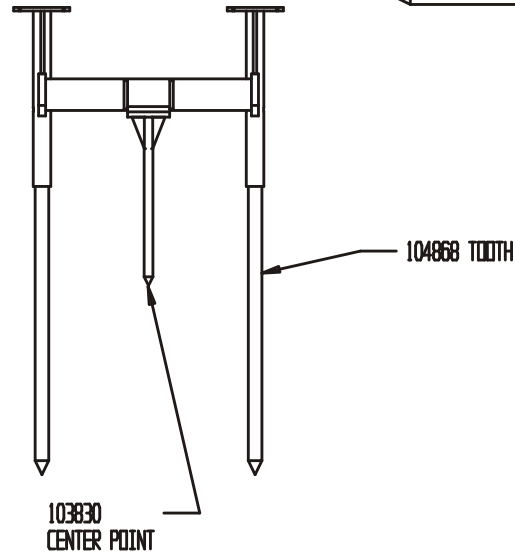

SINGLE BALE CARRIER

104586

LOWER LINK PIN KIT
(NOT SHOWN)

104370 - 3/4 X 2-1/2" BOLT
1212 - 3/4" LOCKWASHER
1213 - 3/4" NUT
2 PLACES

107604 - 1/2 X 2" BOLT
107208 - 1/2" FLAT WASHER
1216 - 1/2" NUT

1220 - 1/2 X 3-1/2" BOLT
1217 - 1/2" LOCKWASHER
1216 - 1/2" NUT
2 PLACES

103830
CENTER POINT

DOUBLE BALE CARRIER